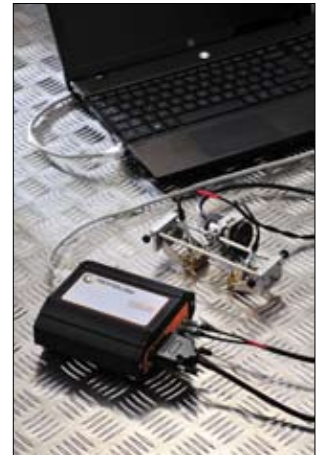

TD CORROSION MAPPING KIT - Multi-Function Ultrasonic Inspection Systems

COMPLETE KIT for CORROSION MAPPING WITH VIDEO TRACKING

- No mechanical scanners
- Free-hand scanning
- Easy set-up
- Works with all TD systems

Contents of Kit

- Articulated 'Magic Arm'
- CCTV Camera with lens
- Infrared Filter
- Infrared LED
- Probe (Twin Crystal, 5Mhz, 0°)
- 2m Umbilical Cable (for attachment to any of our systems)
- 2m Co-axial UT Cable