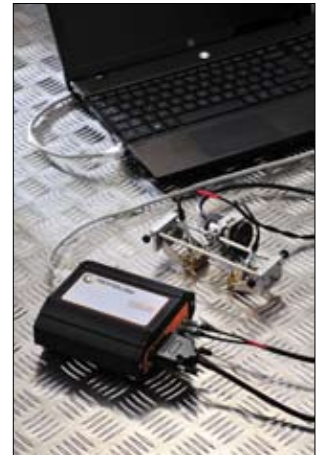

TD CORROSION MAPPING KIT - Multi-Function Ultrasonic Inspection Systems

COMPLETE KIT for CORROSION MAPPING WITH VIDEO TRACKING

- No mechanical scanners
- Free-hand scanning
- Easy set-up
- Works with all TD systems

Contents of Kit

- Articulated 'Magic Arm'
- CCTV Camera with lense
- Infrared Filter
- Infrared LED
- Probe (Twin Crystal, 5Mhz, 0°)
- 2m Umbilical Cable (for attachment to any of our systems)
- 2m Co-axial UT Cable